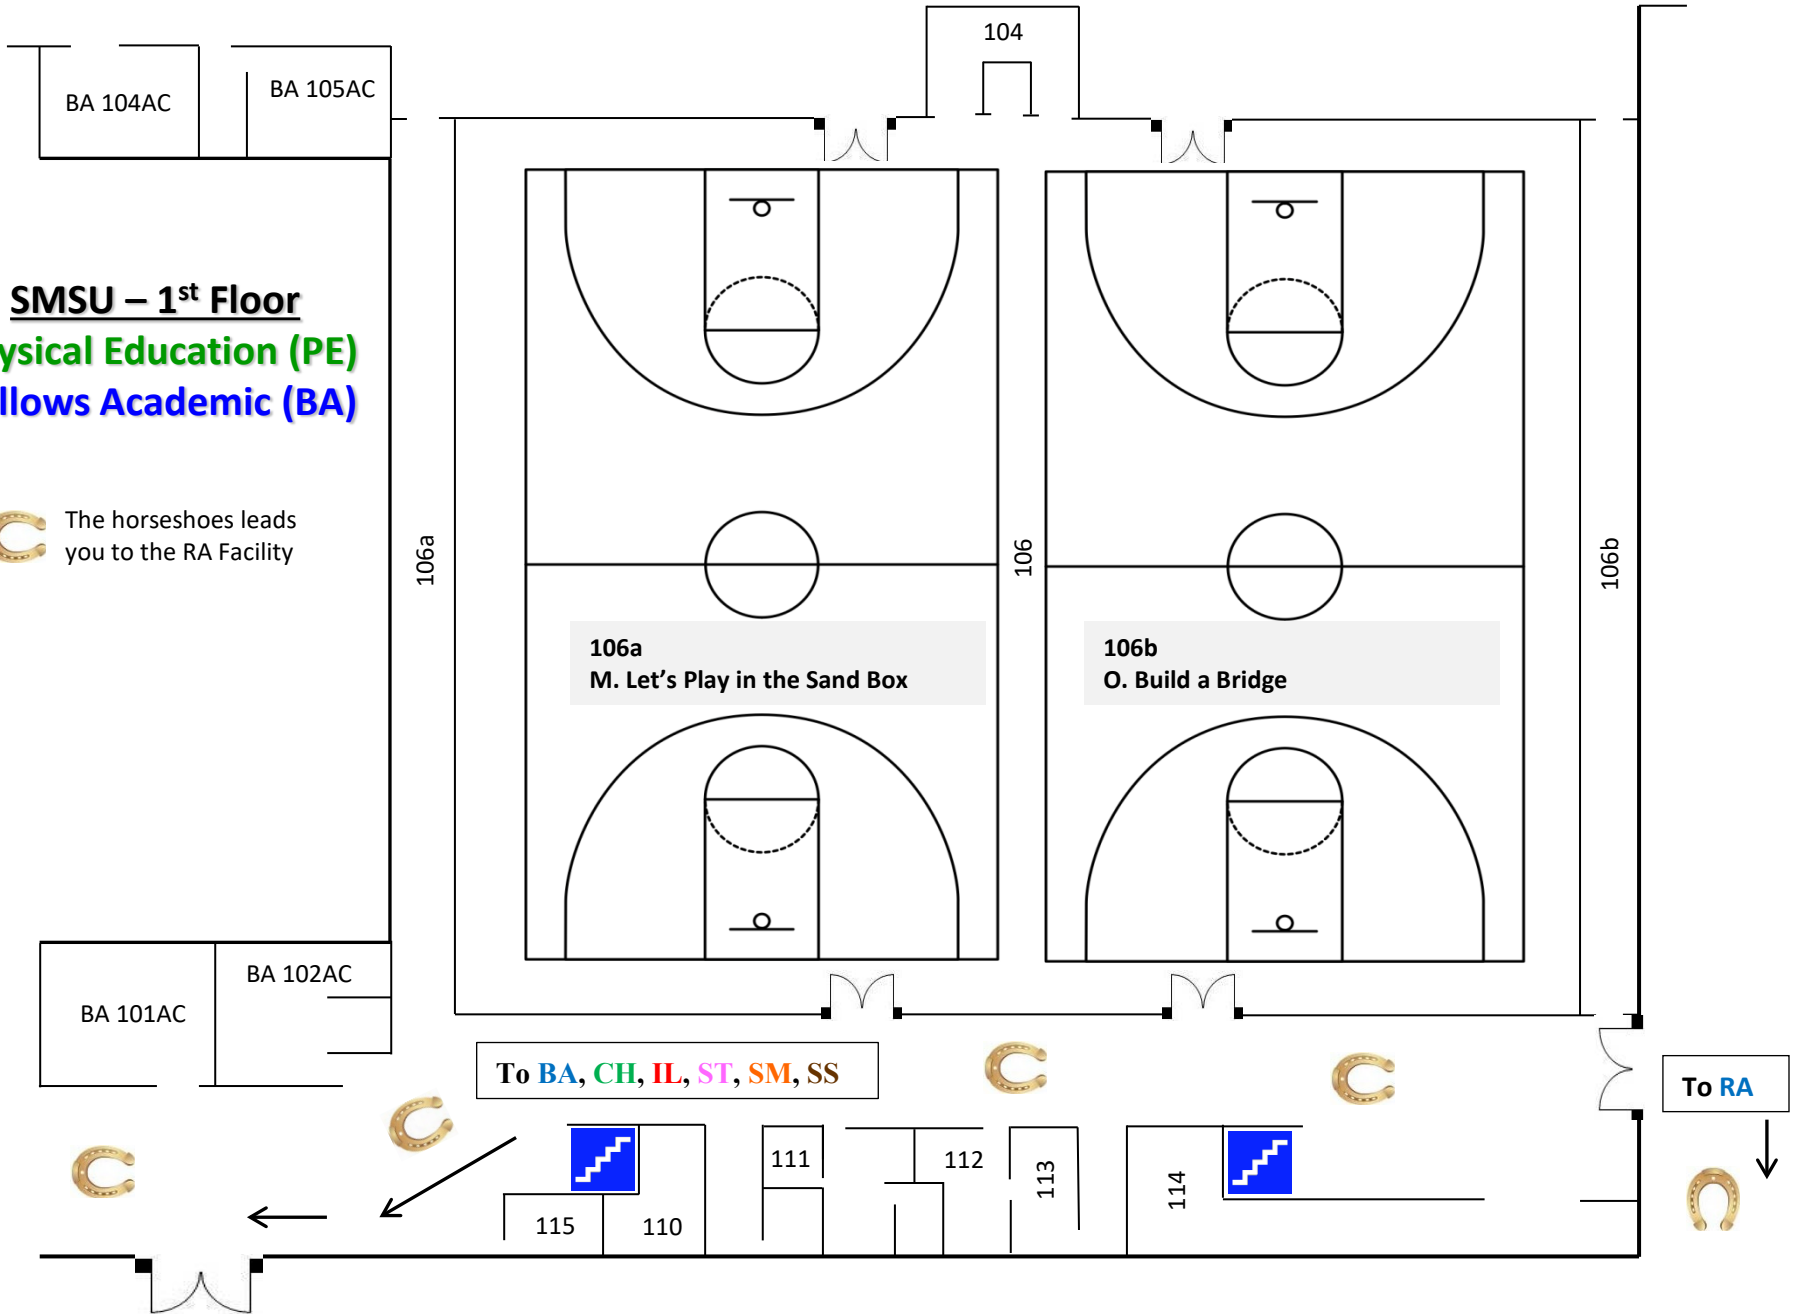

Green House

SMSU – 1st Floor Science & Math (SM)

To ST, BA, PE & RA Facility

To CH & BA, IL & RA Facility

To SM & ST

To IL

SMSU – 1st Floor
Physical Education (PE)
Bellows Academic (BA)

 The horseshoes leads you to the RA Facility

West

PODIUM
Keynote

Line up school lunches along wall

North

Check in area

Line up school lunches here

SMSU - RA Facility

Doors