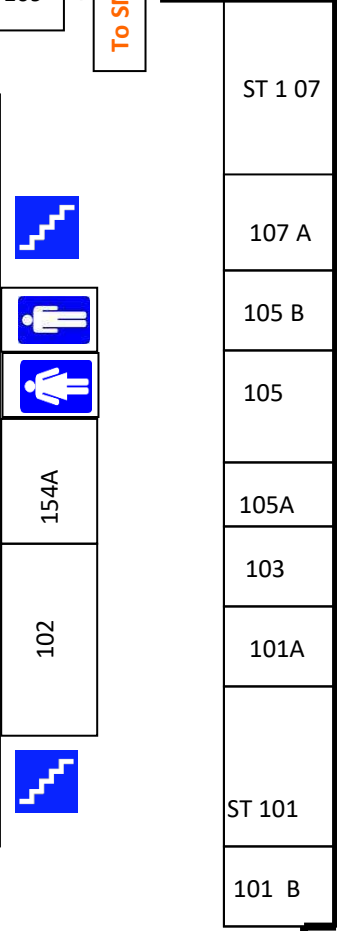

North

To SM, ST

To SM, ST

109
107 B

To IL

SMSU – 1st Floor
Charter Hall (CH)

To BA & RA

To Parking Lot

SMSU

Bellows Academic (BA) – 2nd Floor

Entrance From Parking Lot (on CH lower level)

To ST, SM, SS

To CH, IL

To CH, IL

To BA

To RA Facility

To RA Facility on first floor: Take a left at the second hallway & continue. Follow the horseshoe prints on the floor.

North

To SM, CH

ST 202-12

To RA

To CH, BA

SMSU – 2nd Floor
Science & Tech (ST)

North

To SM, CH

107 B

101C

SMSU – 1st Floor
Science & Tech (ST)

To RA

To CH, BA

North

To SS Building