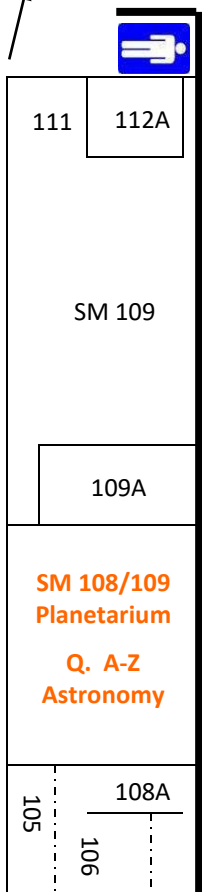

North

To SM, ST

To SM, ST

109
107 B

To IL

SMSU – 1st Floor
Charter Hall (CH)

To BA & RA

To Parking Lot

SMSU

Bellows Academic (BA) – 2nd Floor

Entrance From Parking Lot (on CH lower level)

To ST, SM, SS

To CH, IL

To CH, IL

To BA

To RA Facility

To RA Facility on first floor: Take a left at the second hallway & continue. Follow the horseshoe prints on the floor.

North

To SM, CH

ST 202-12

To RA

To CH, BA

SMSU – 2nd Floor
Science & Tech (ST)

North

To SM, CH

107 B

101C

SMSU – 1st Floor
Science & Tech (ST)

To RA

To CH, BA

North

To SS Building