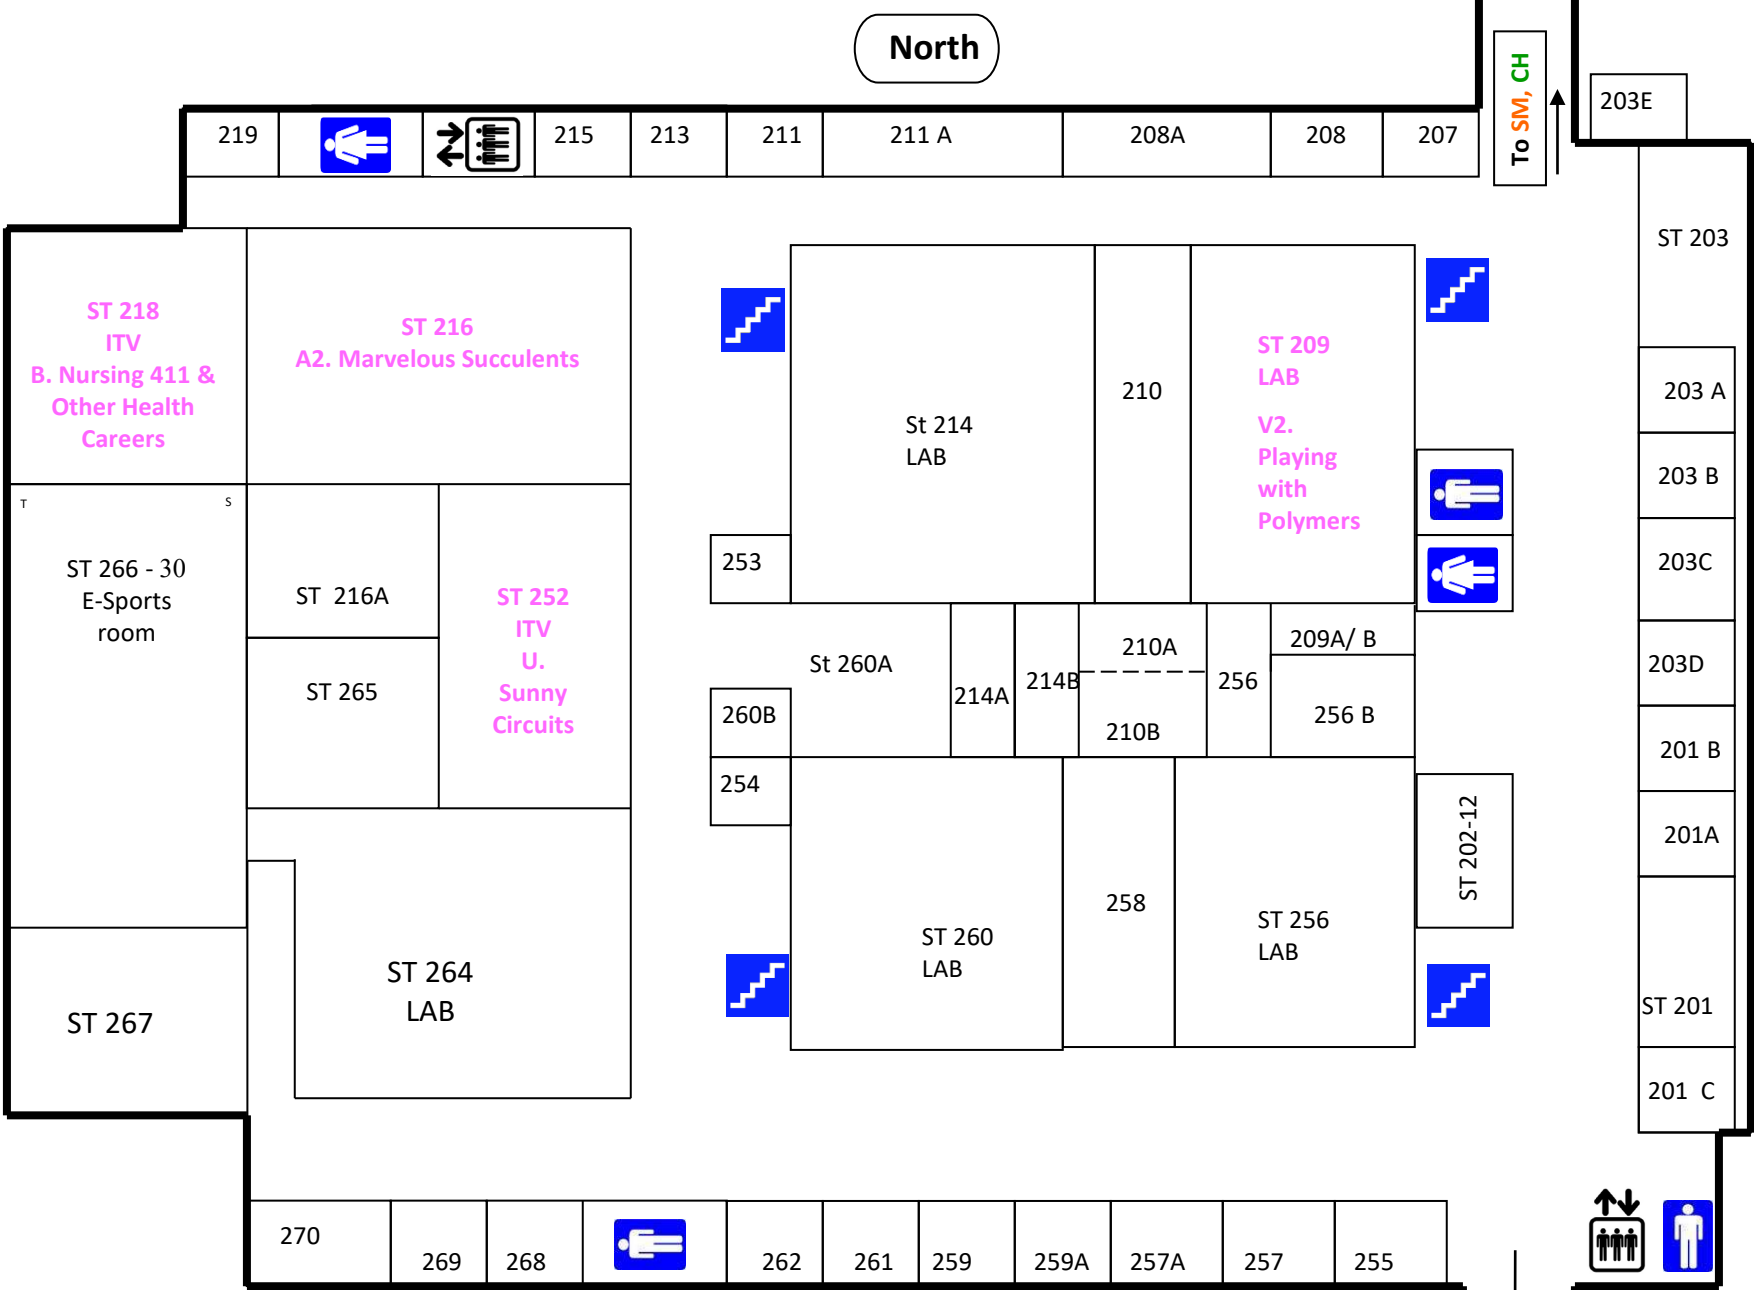

BA 239

BA 240

Rooms Not Used

Rooms Not Used

Book Sale

Commuter Lounge upper level

Library

Art Gallery

To RA Facility on first floor: Take a left at the second hallway & continue. Follow the horseshoe prints on the floor.

North

To SM, CH

ST 202-12

To RA

To CH, BA

SMSU – 2nd Floor
Science & Tech (ST)

North

Participant drop off by RA Parking Lot

South

Line up school lunches
along wall

Doors