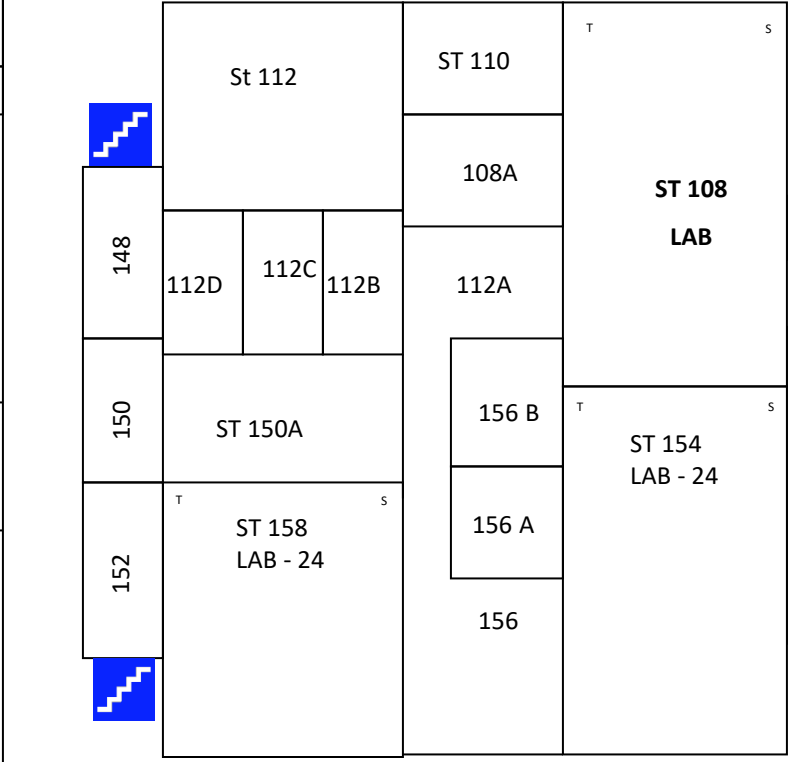

To RA Facility on first floor: Take a left at the second hallway & continue. Follow the horseshoe prints on the floor.

North

To SM, CH

ST 202-12

To RA

To CH, BA

SMSU – 2nd Floor
Science & Tech (ST)

North

To SM, CH

107 B

101C

SMSU – 1st Floor
Science & Tech (ST)

To RA

To CH, BA

North

To SS Building