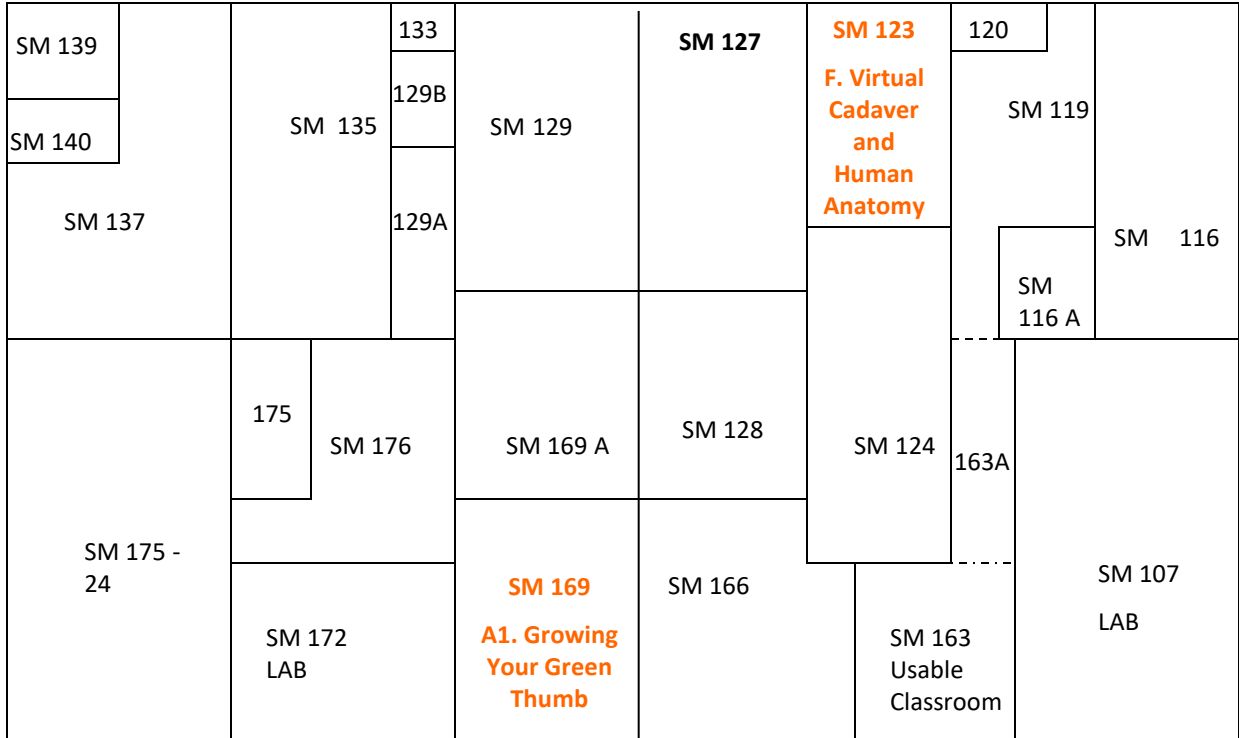

To RA Facility on first floor: Take a left at the second hallway & continue. Follow the horseshoe prints on the floor.

North

To SM, CH

ST 202-12

To RA

To CH, BA

SMSU – 2nd Floor
Science & Tech (ST)

North

To SM, CH

107 B

101C

SMSU – 1st Floor
Science & Tech (ST)

To RA

To CH, BA

North

To SS Building

Green House

SMSU – 1st Floor Science & Math (SM)

To ST, BA, PE & RA Facility

To CH & BA, IL & RA Facility

To SM & ST

To IL

SMSU – 1st Floor
Physical Education (PE)
Bellows Academic (BA)

 The horseshoes leads you to the RA Facility

West

PODIUM
Keynote

Line up school lunches along wall

North

Check in area

Line up school lunches here

SMSU - RA Facility

Doors