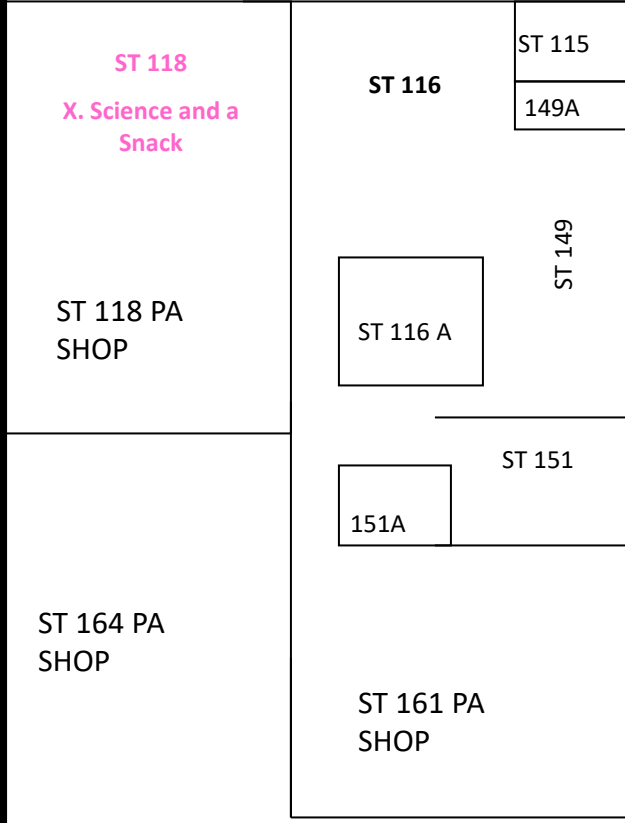

To RA Facility on first floor: Take a left at the second hallway & continue. Follow the horseshoe prints on the floor.

North

To SM, CH

ST 202-12

To RA

To CH, BA

SMSU – 2nd Floor
Science & Tech (ST)

North

To SM, CH

107 B

101C

SMSU – 1st Floor
Science & Tech (ST)

To RA

To CH, BA

North

To SS Building