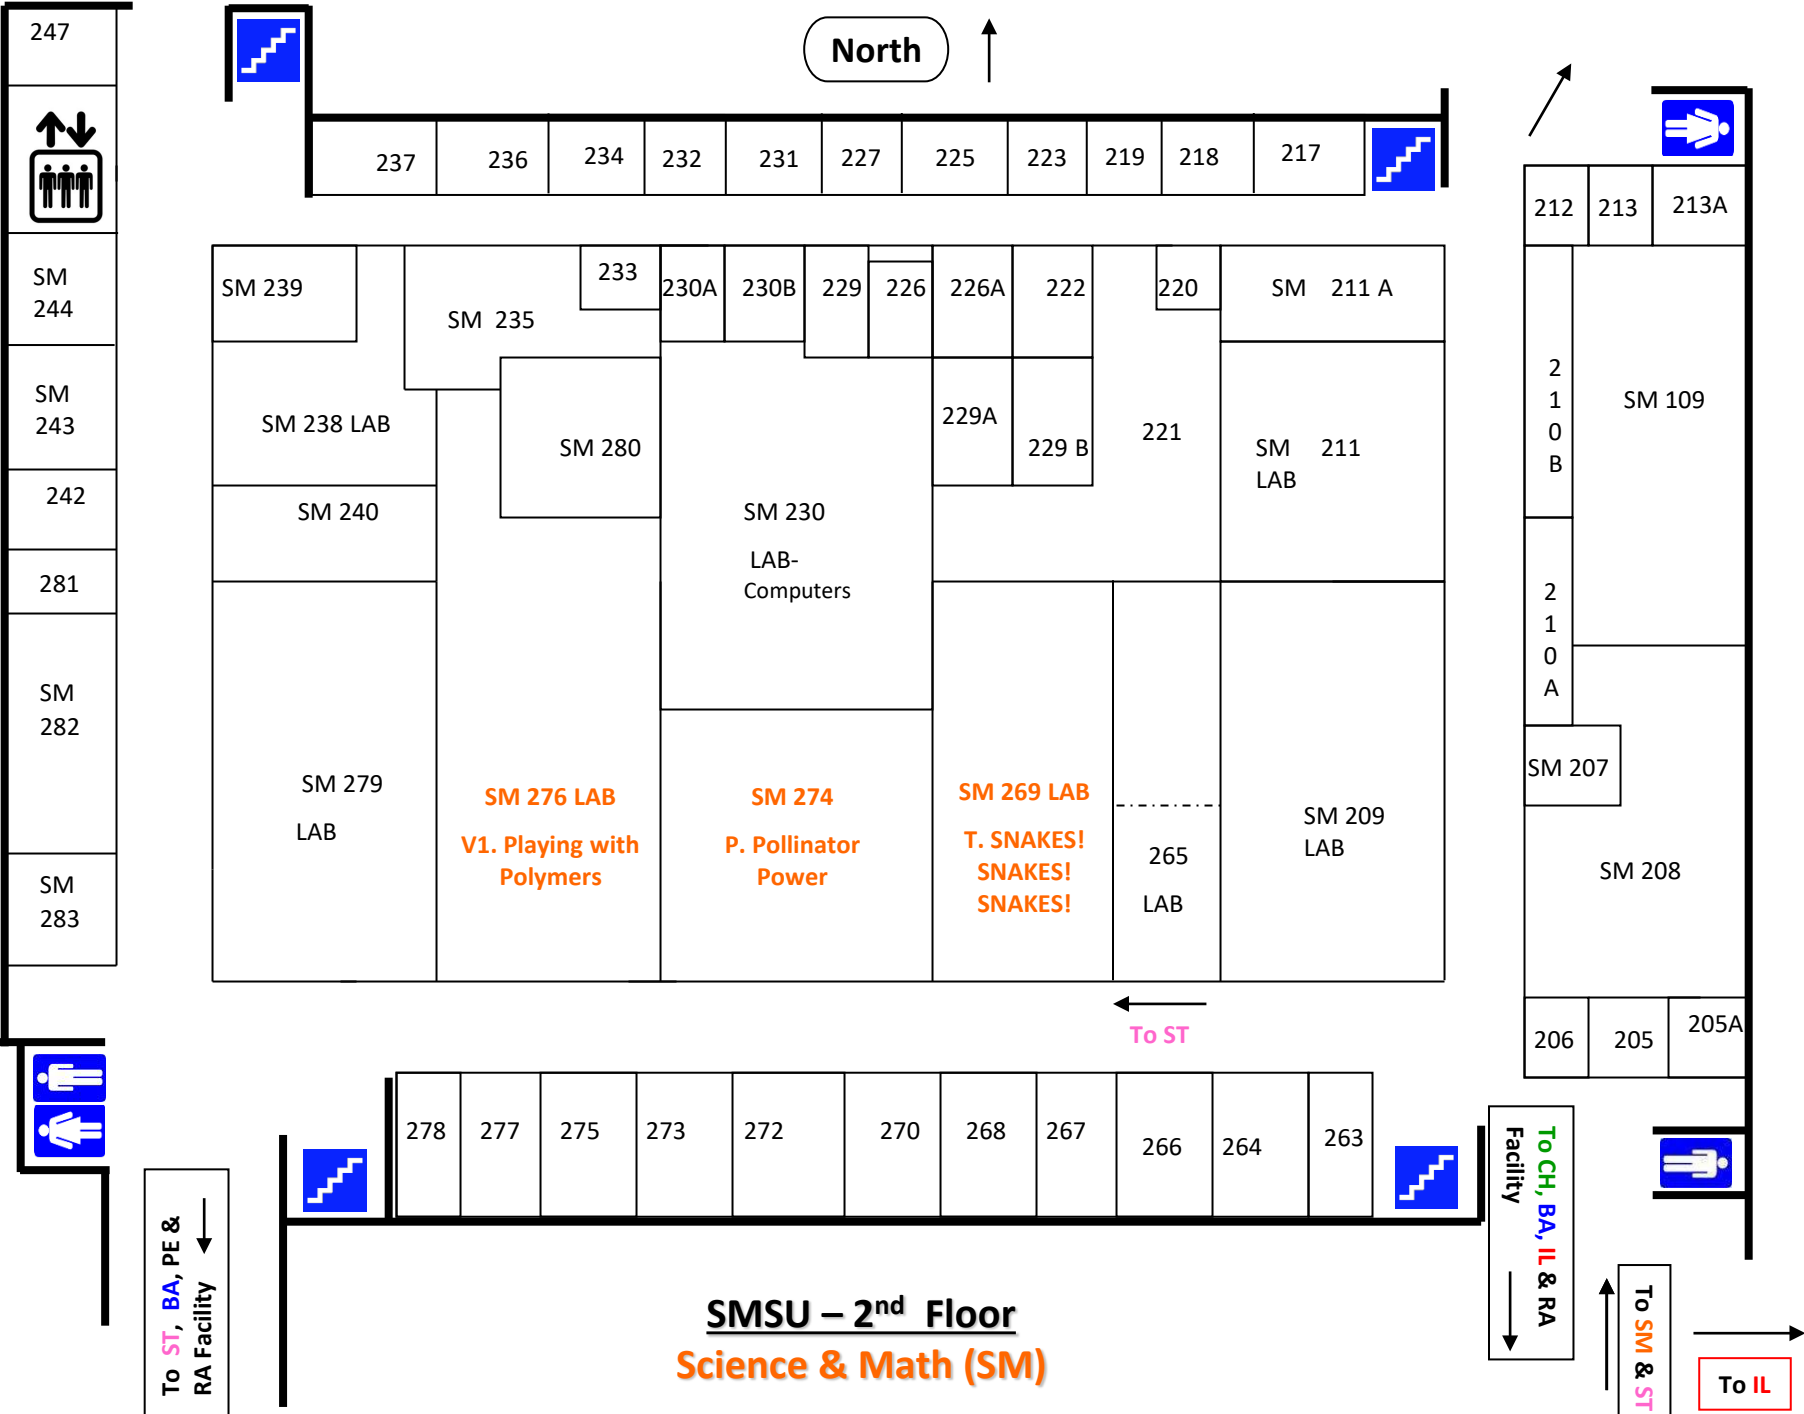

To SM, CH

107 B

101C

SMSU – 1st Floor
Science & Tech (ST)

To RA

To CH, BA

North

To SS Building

West

PODIUM
Keynote

Line up school lunches along wall

North

Check in area

Line up school lunches here

SMSU - RA Facility

Doors

Participant drop off by RA Parking Lot

South

Line up school lunches
along wall

Doors